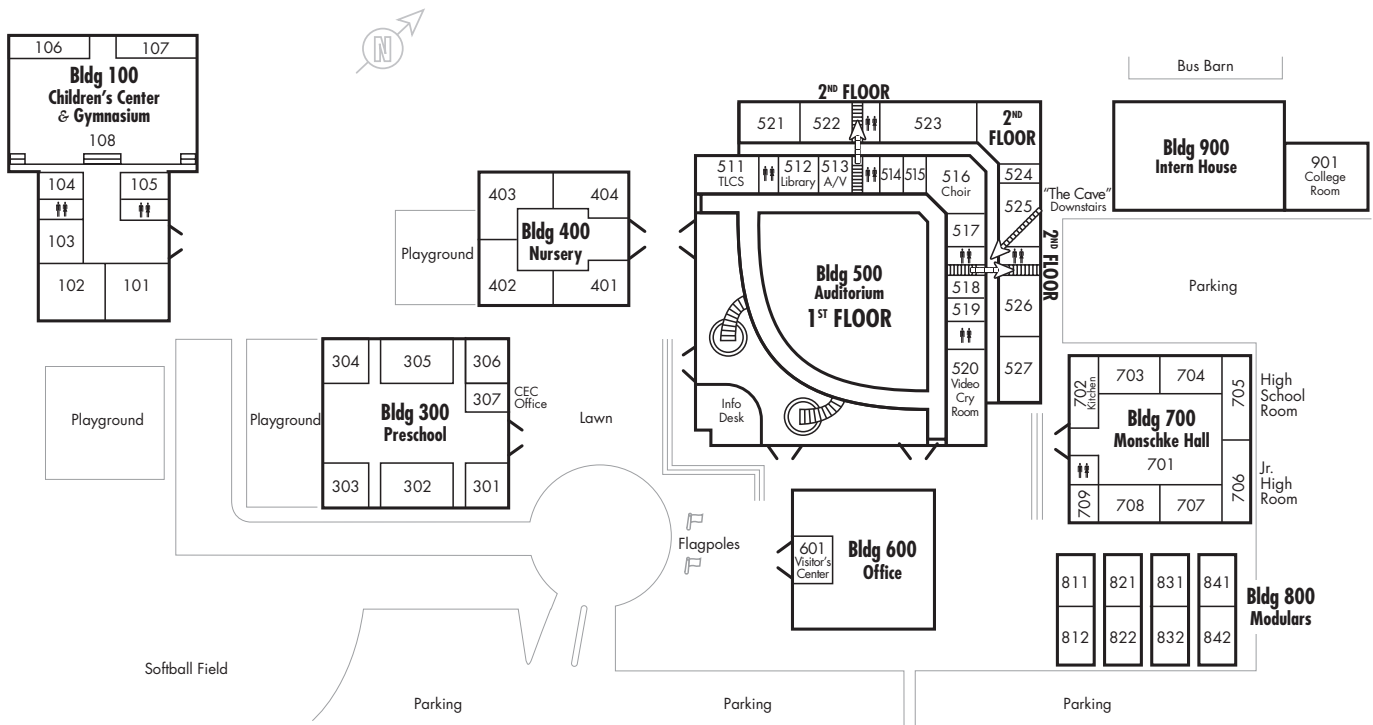

CAMPUS MAP

DIRECTORY

WEEKEND PROGRAMS

Main Service: 500 Bldg
Visitor Center: 600 Bldg
Venue Service: 700 Bldg
Wed. Night Classes: 700 Bldg
Jr. High: Room 706
High School: Room 705

CHILDREN & STUDENTS

Infants & Toddlers: 400 Bldg
Children ages 2-5: 300 Bldg
Kindergarten: 400 Bldg
Grades 1-5: 100 Bldg
Jr. High: Room 706
High School: Room 705
College: Room 901